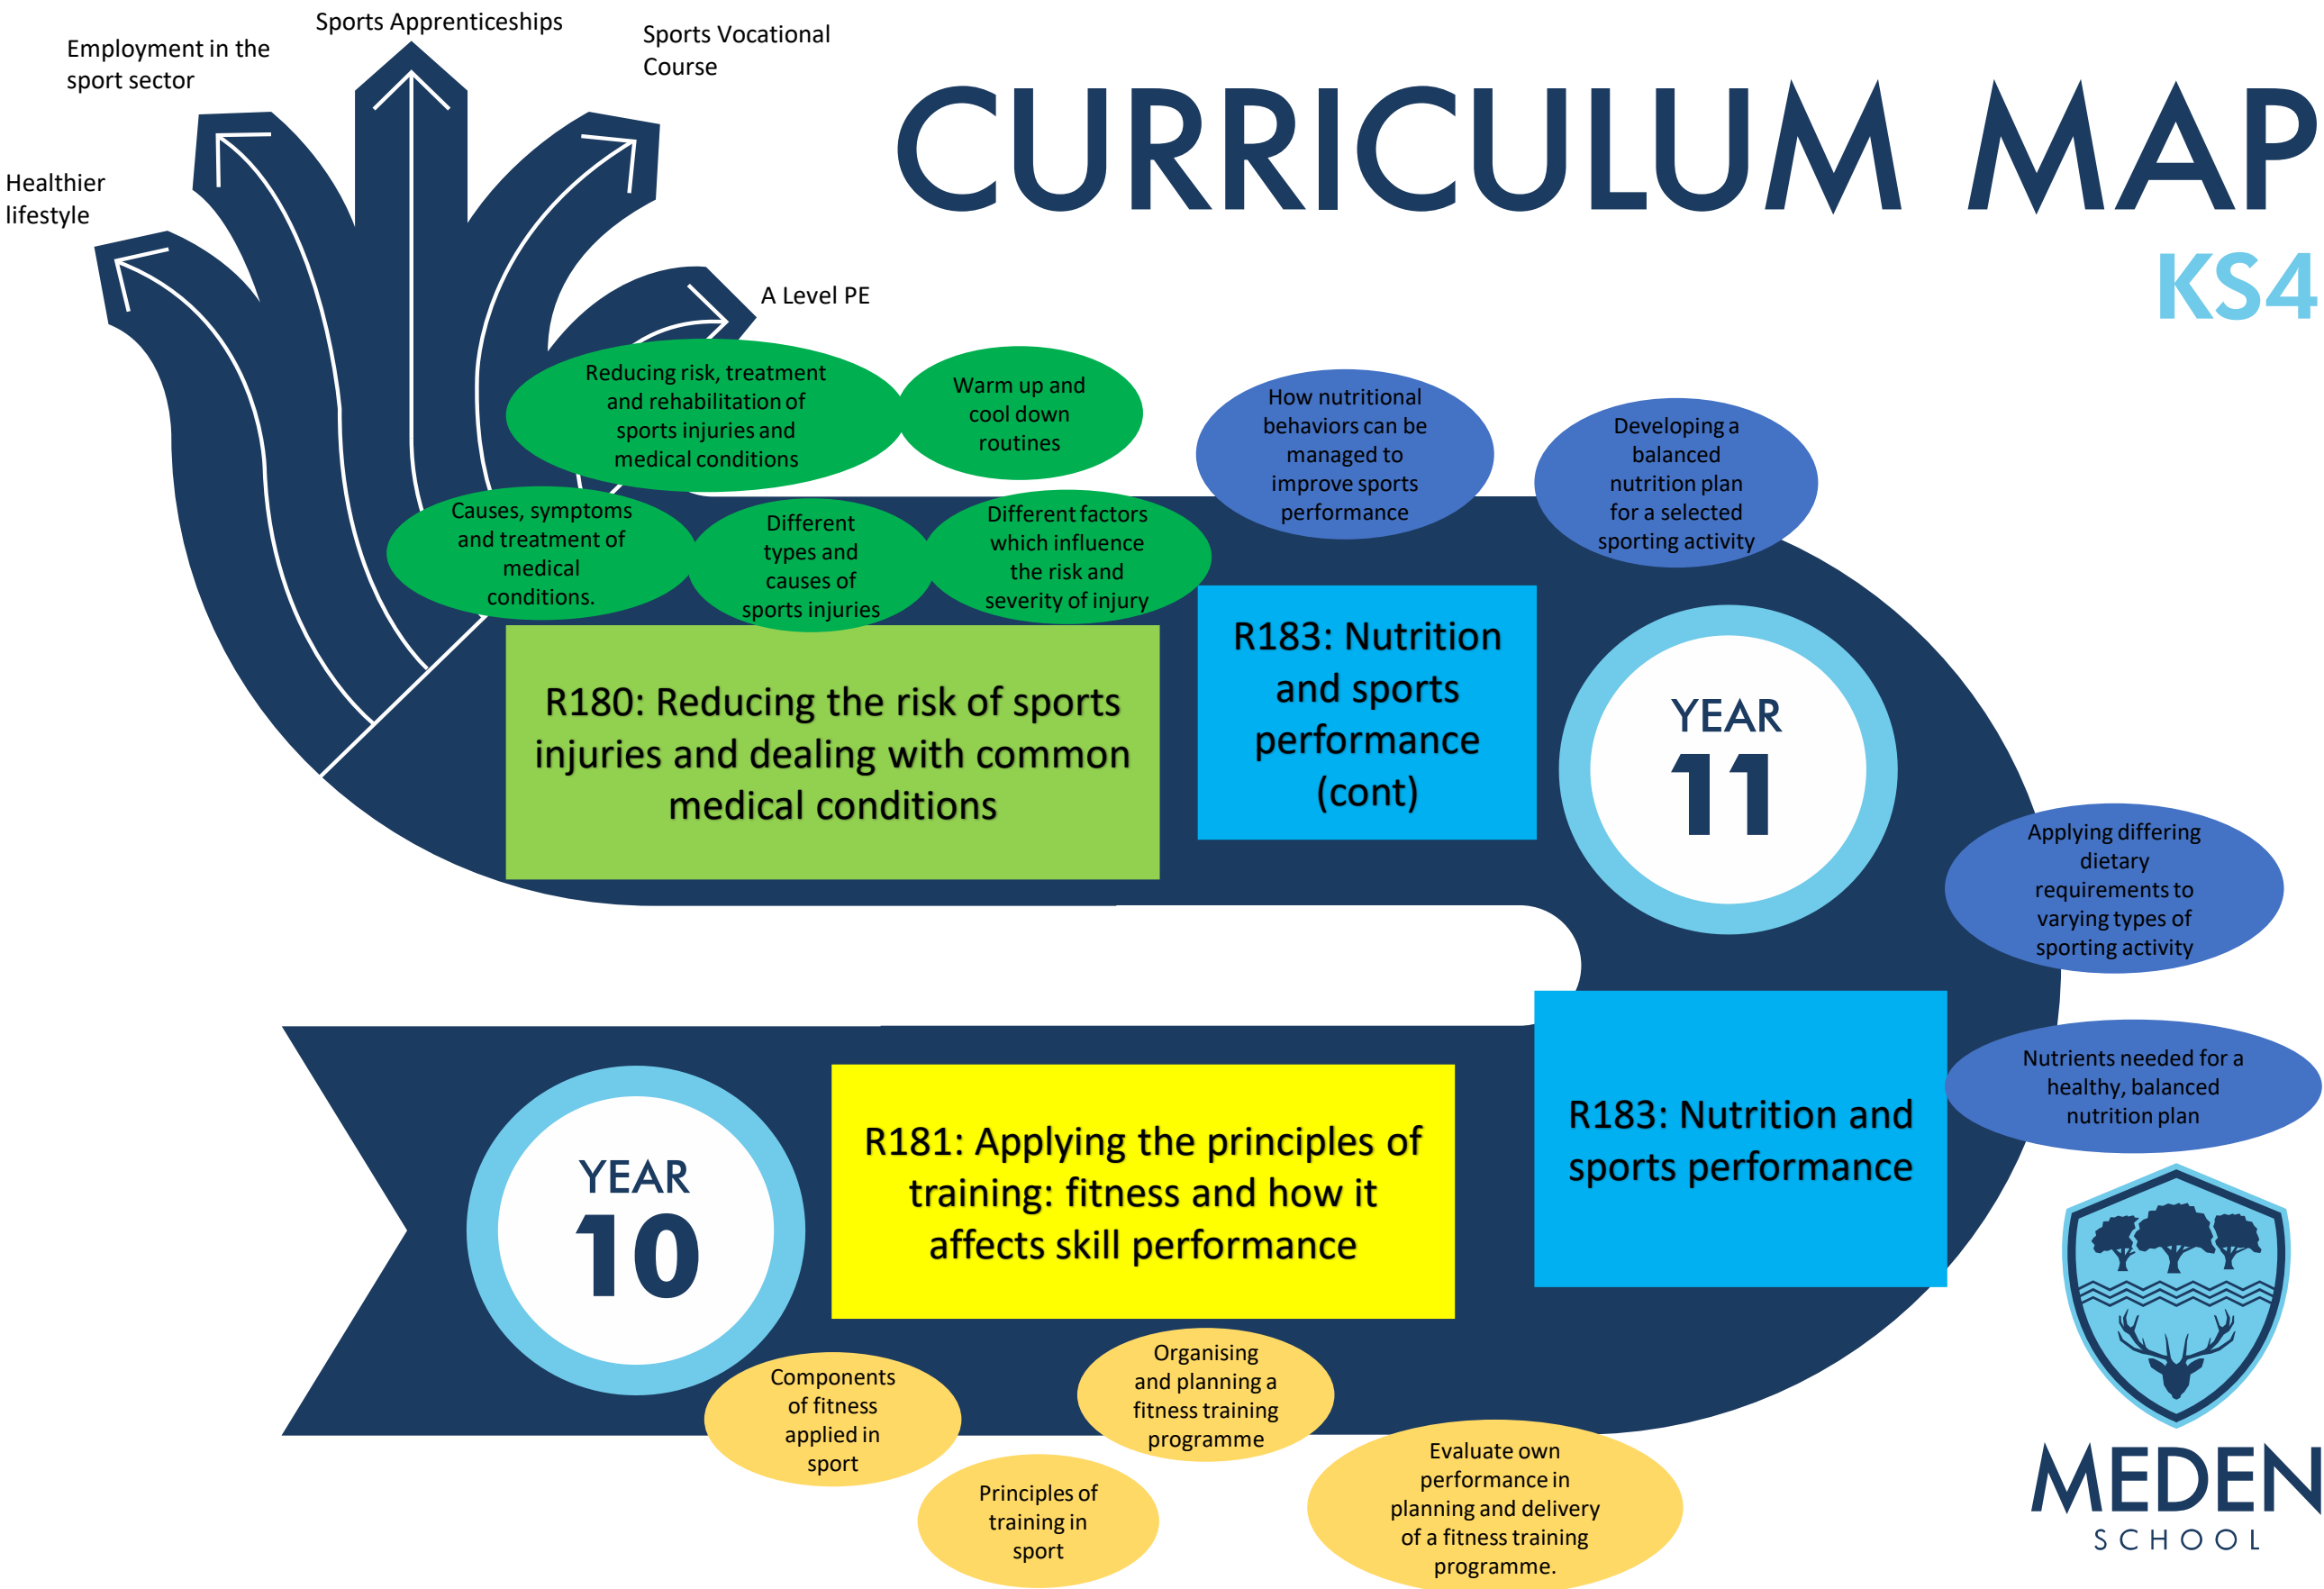

# CURRICULUM MAP

KS4

**MEDEN**  
SCHOOL