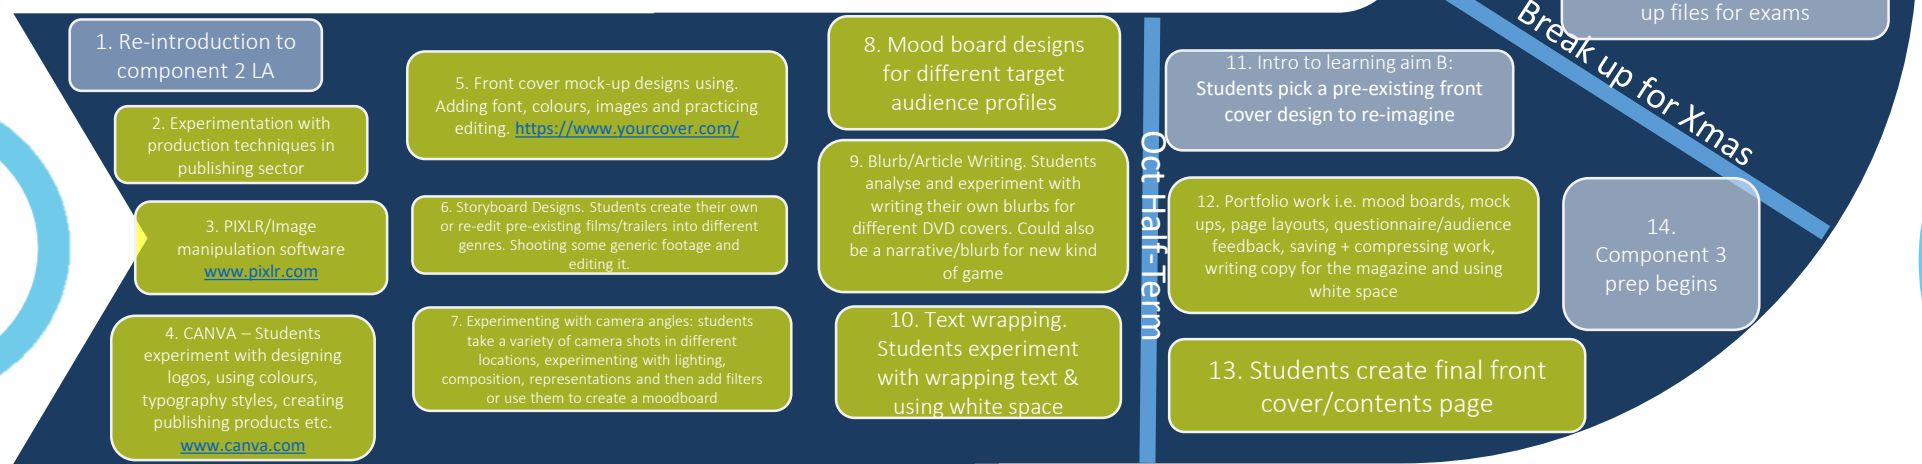

CURRICULUM MAP

- BTEC TECH AWARD CREATIVE MEDIA PRODUCTION
- Legacy Spec

KS4

Summer Term: May-July

Spring Term: Jan-April

YEAR
11

Autumn Term: Sep-Xmas

MEDEN
SCHOOL