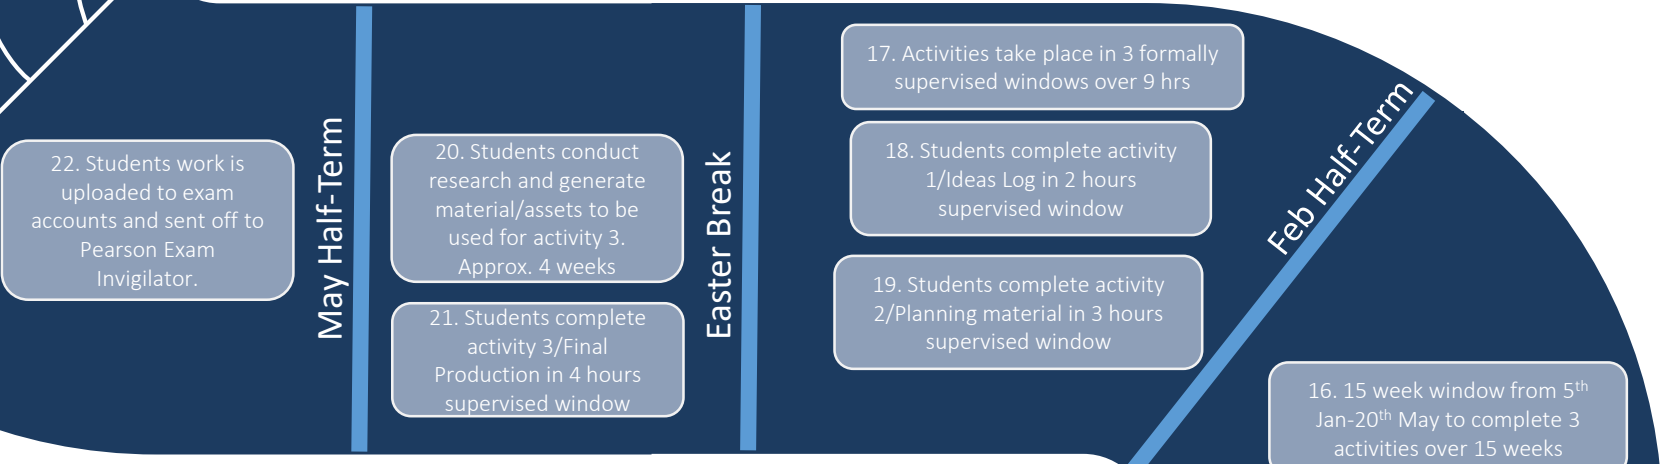

CURRICULUM MAP

- BTEC TECH AWARD CREATIVE MEDIA PRODUCTION
- Legacy Spec

KS4

Summer Term: May-July

Spring Term: Jan-April

YEAR
11

Autumn Term: Sep-Xmas

MEDEN
SCHOOL