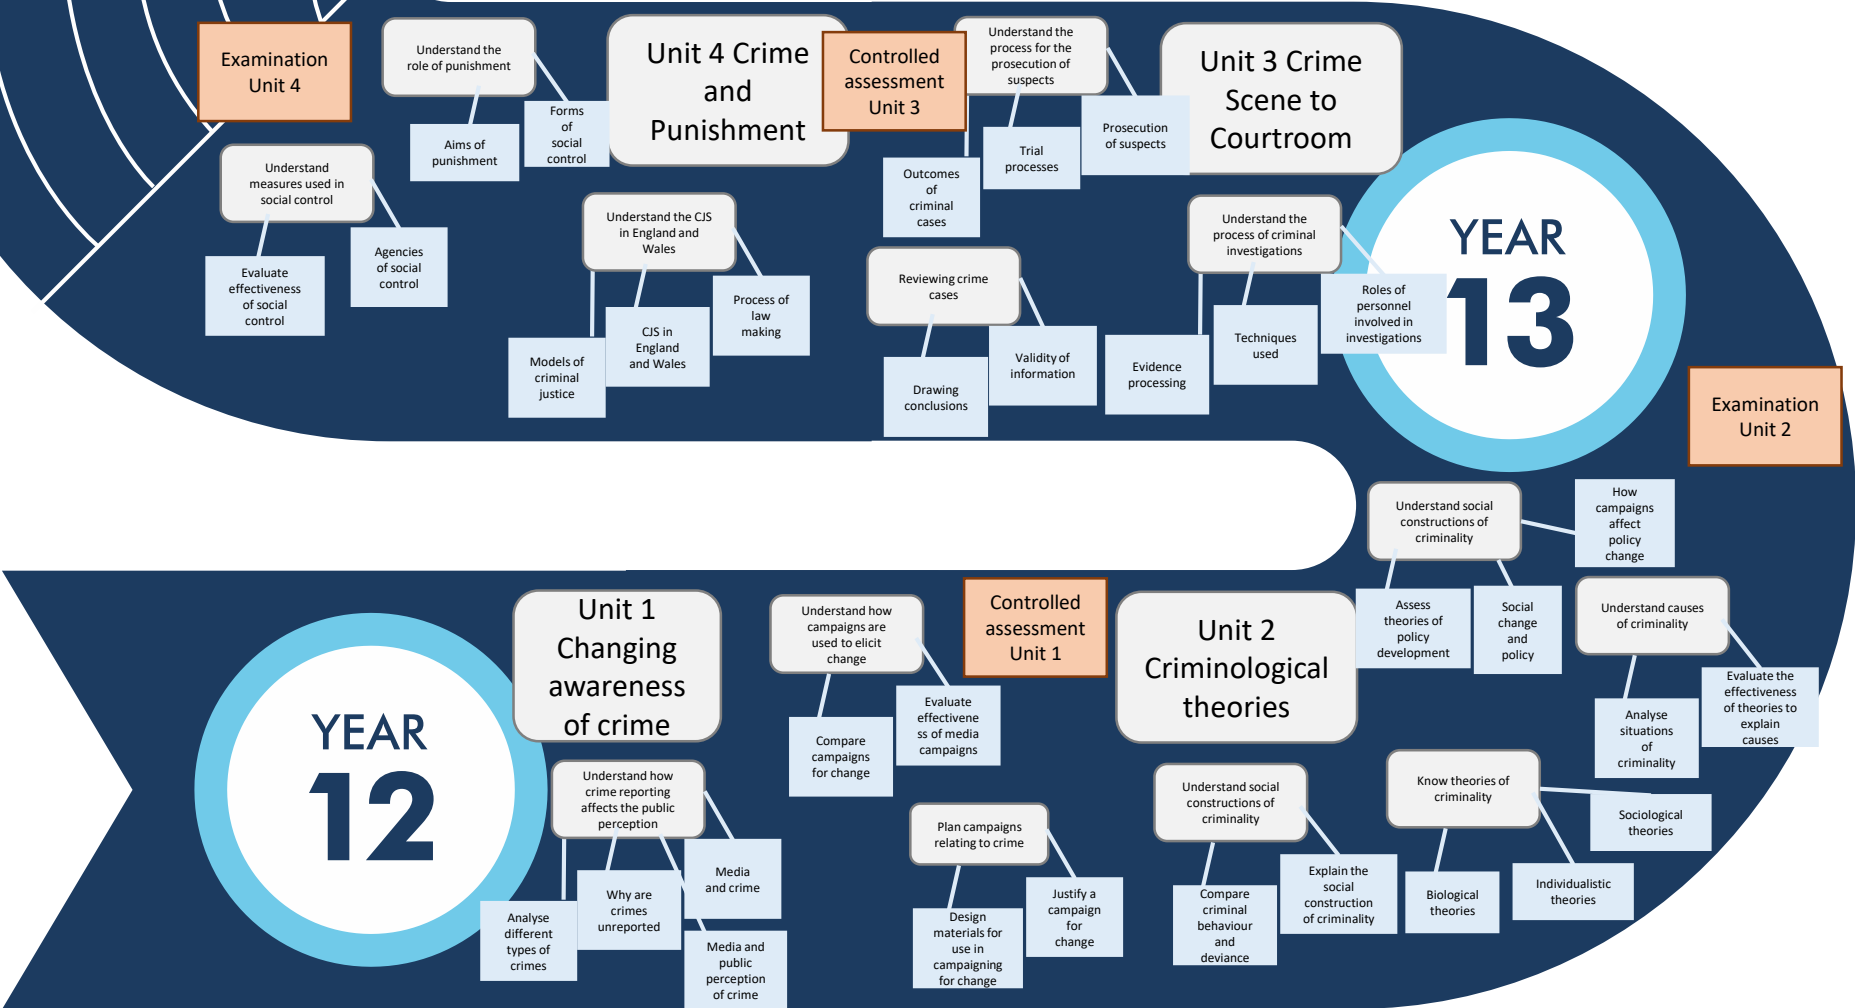

CURRICULUM MAP

KS5

MEDEN
SCHOOL